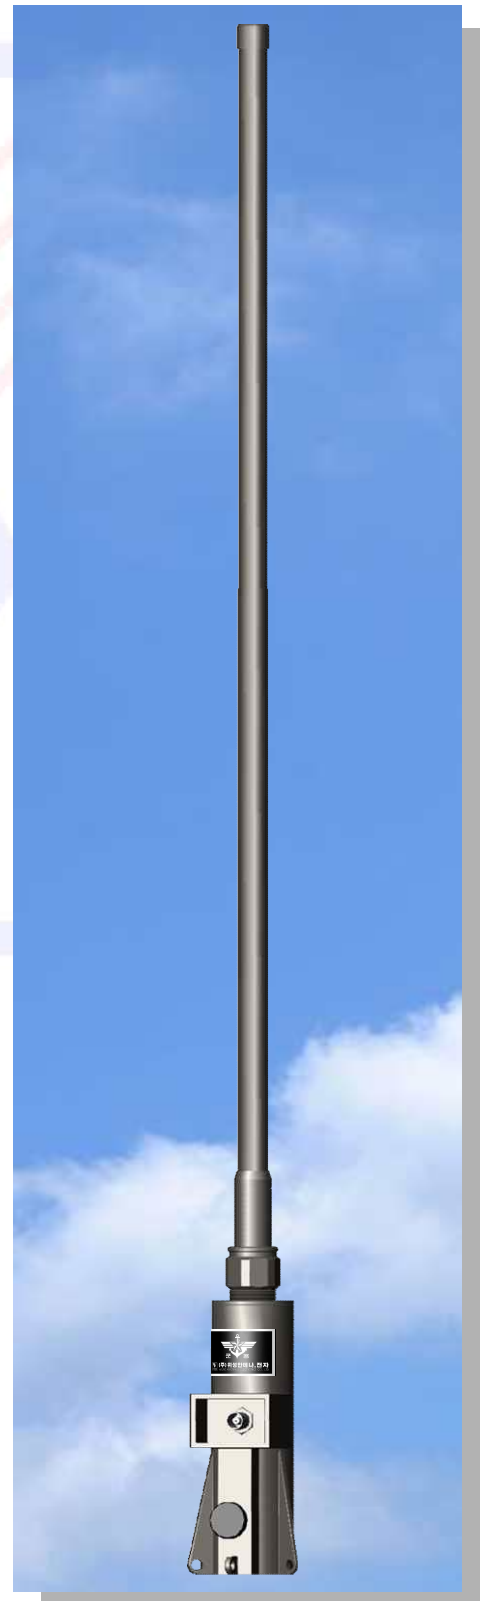

# WISUNG WAS-225-512R/M40

## VHF/UHF MILITARY CIVIL DEFENSE, AND CENTER-FED DIPOLES ANTENNA

### Features

- ◆ May also be installed on a 40mm mast optional mast adapter
- ◆ Without spring on revolving nut mounting system
- ◆ Instantaneous band width
- ◆ Maximum performance

### Specifications

Frequency range	225-512MHz
Input Impedance	50Ω Nominal
VSWR	≤ 2.5
Power rating	60 Watts
Gain	2dBi
Length	1.5M(4.92ft)
Weight	3.5kg(7.72lbs)
RF Connector type	N Type Female
Color	383 Green, Black, Tan
Mounting Pattern	Optional mast adapter 40mm
Environmental	Mil-STD-810F
Wind rating	60m/s(216km/h)=134mph
Operating temp	-45°C to +70°C, -49°F to +158°F