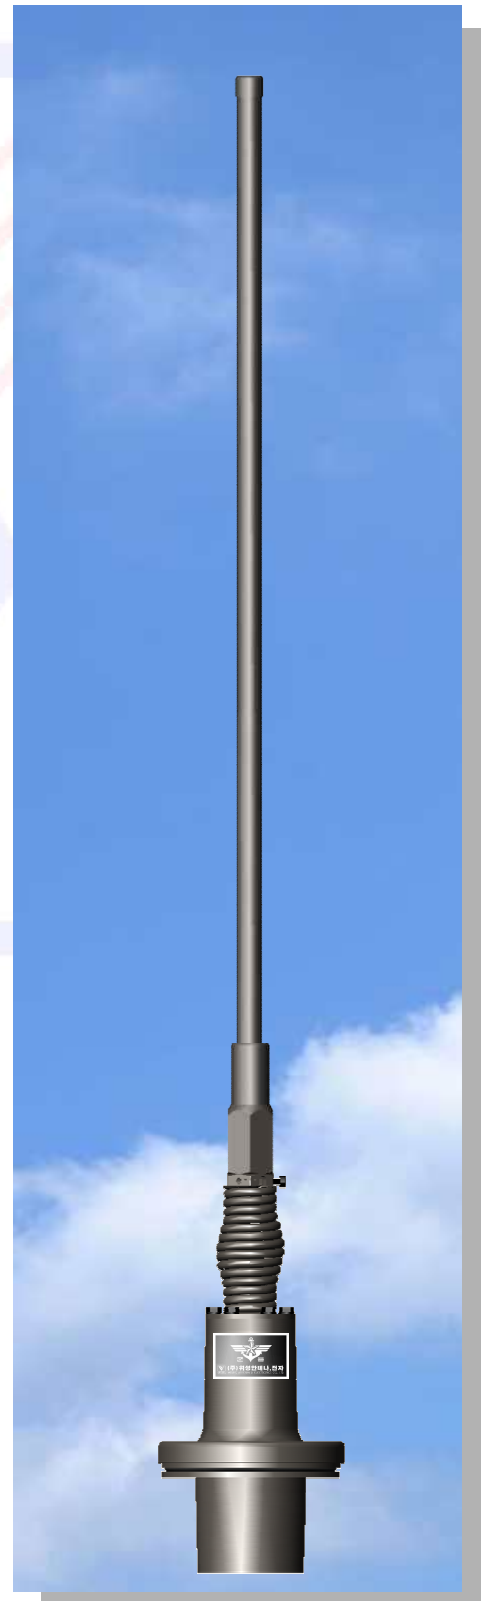

# WISUNG WAS-155-162VM/ML-B VHF MILITARY, CIVIL DEFENSE AND GENERAL COMMUNICATIONS WHIP ANTENNA

- ◆ MX-5015K/VRC-155K
- ◆ Antenna AT-1018K
- ◆ SSB T.R: RT-210K
- ◆ Vehicular bracket utility steel bracket per ASTMA-589  
NSN: 5985-01-514-4396
- ◆ Instantaneous Bandwidth
- ◆ Maximum Performance
- ◆ Feed-thru base with flexible shock spring
- ◆ ITAR governed item – requires DOS license prior to export

## Specifications

Frequency range	155~162MHz
Power rating	60 Watts
Input Impedance	50Ω nominal
Gain	3dBi
VSWR	Better than 2.5:1
Polarization	Vertical
RF Connector	BNC Female
Color	383 Green
Mounting Pattern	4-Hole US and NATO base with spring
Radiation	Omni-directional
Length	1.62M(5.3ft)
Net Weight	2.75kg(6.06lbs)
Wind rating	60m/s(216km/h)=134mph
Operating Temp	-45°C to +70°C, -49°F to +158°F
Ground plane	None required