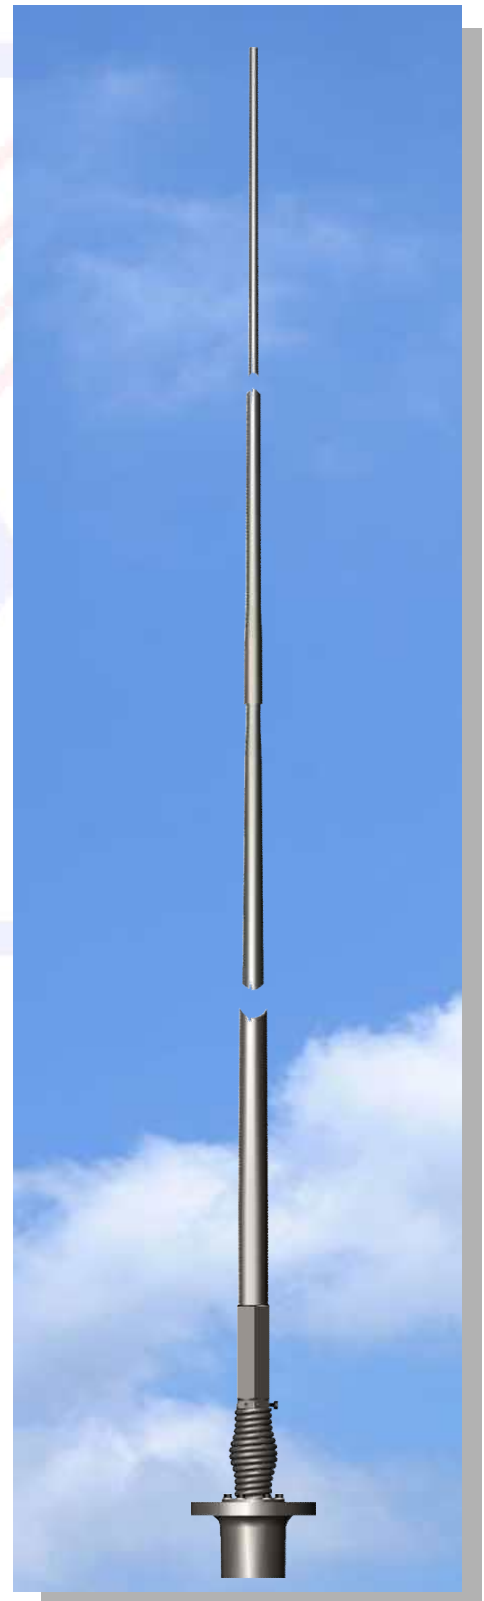

AS-HP3512/VRC Frequency 30-512MHz HIGH PERFORMANCE VHF/UHF TACTICAL VEHICULAR WHIP ANTENNA

Features

- ◆ AS-3916/VRC in the V30-88VM/VRC and V30-88VM/VRC.WLAN.GPS
- ◆ AS-3900A/VRC in the V30-88MHz frequency range.
- ◆ Lower vertical signature
- ◆ Instantaneous bandwidth
- ◆ No tuners or operator intervention required
- ◆ Diplexer included
- ◆ MIL-STD-810 compliant fiberglass composite antenna
- ◆ ITAR governed item – requires DOS license prior to export

Specifications

Frequency range	30~512MHz
Power rating	200 Watts nominal
Dual Feed	Optional with diplexer
Input Impedance	50Ω nominal
VSWR	3.5:1 or less
HV Protection	20KV RMS
Color	383 Green, Black, Tan
Mounting Pattern	4-Hole US and NATO base with spring
RF Connection	Type "N" Female (BNC available)
Height	2.79M(9.2ft)
Weight	5.2kg(11.5lbs)
Wind rating	60m/s(216km/h)=134mph
Operating Temp	-45°C to +70°C, -49°F to +158°F