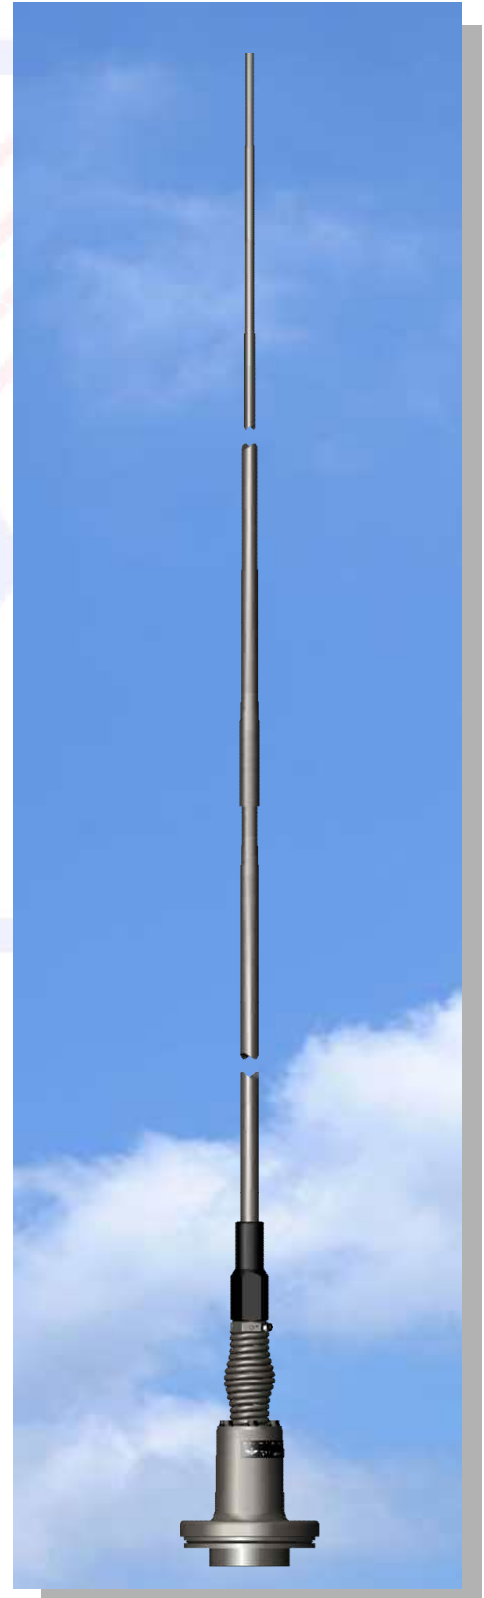

WISUNG WAS-30-108VM/ON VHF TACTICAL VEHICULAR SUPPORT WHIP ANTENNA

MX-6808A/VRC NSN:5985-32-035-0780

- ◆ Complete compatibility NATO and Free World Communications
- ◆ Rolled thread taper-lock fittings for quick assembly and positive RF conduction
- ◆ Virtually indestructible, Xenoy® feed-thru base with flexible shock spring
- ◆ ITAR governed item – requires DOS license prior to export

Specifications

Frequency range	VHF 30~108MHz
Power rating	100 Watts
Input Impedance	50Ω nominal
RF connection	BNC female
Gain	-1dB TO + 4dBi
VSWR	3.5:1 or less
Color	383 Green, Black, Tan
Mounting Pattern	4-Hole US and NATO base with spring
Pattern	Omni-directional
Length	3.2M (10.5ft)
Wind rating	60m/s(216km/h)=134mph
Operating Temp	-45°C to +70°C, -49°F to +158°F