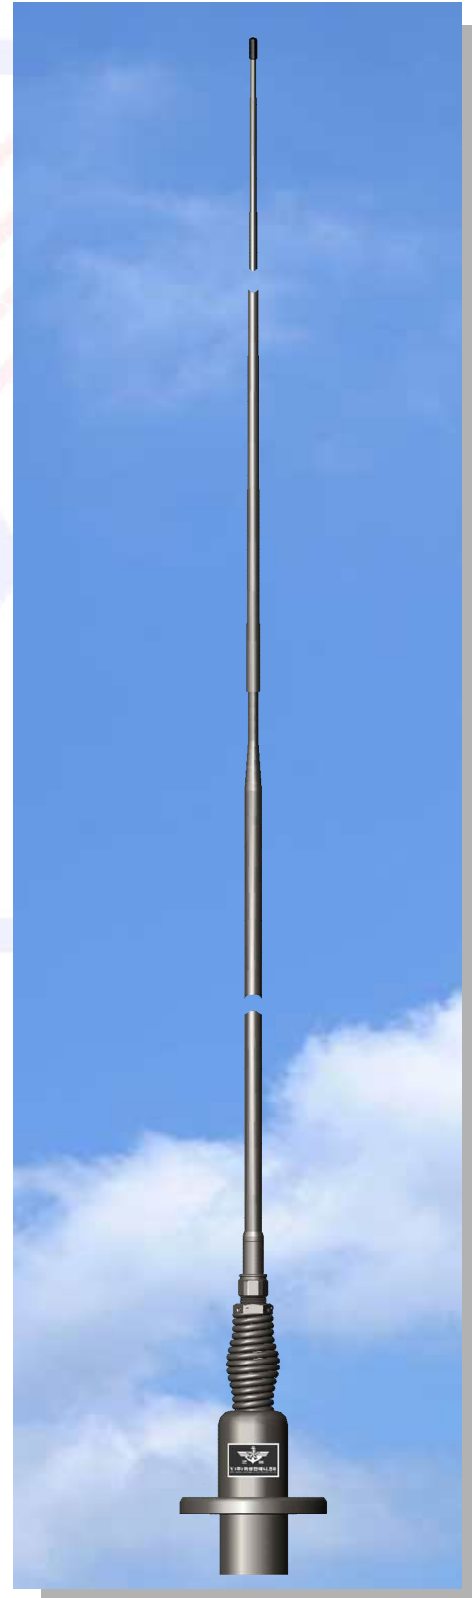

WISUNG WAS-30-88R/OLC MILITARY TACTICAL VEHICULAR VHF 30-38MHz ANTENNA

Features

- ◆ Without ground plane.
- ◆ Feed-thru base with flexible shock spring
- ◆ Revolving nut mounting system
- ◆ Mil-Std-810 compliant fiberglass composite

Specifications

Frequency range	30-88MHz
VSWR	≤ 2.5
Average gain	≥ -3dB
Impedance	50Ω
Polarization	Vertical
Admissible power	100W RF continuous at +55°C
RF Connector	Type "BNC" female
Length	3.6M(11.8ft)
Weight	3.7kg(8.16lbs)
Color	383 Green, Black, Tan
Mounting Pattern	4-Hole US and NATO base with spring
Wind rating	60m/s(216km/h)=134mph
Operating Temp	-45°C to +70°C, -49°F to +158°F