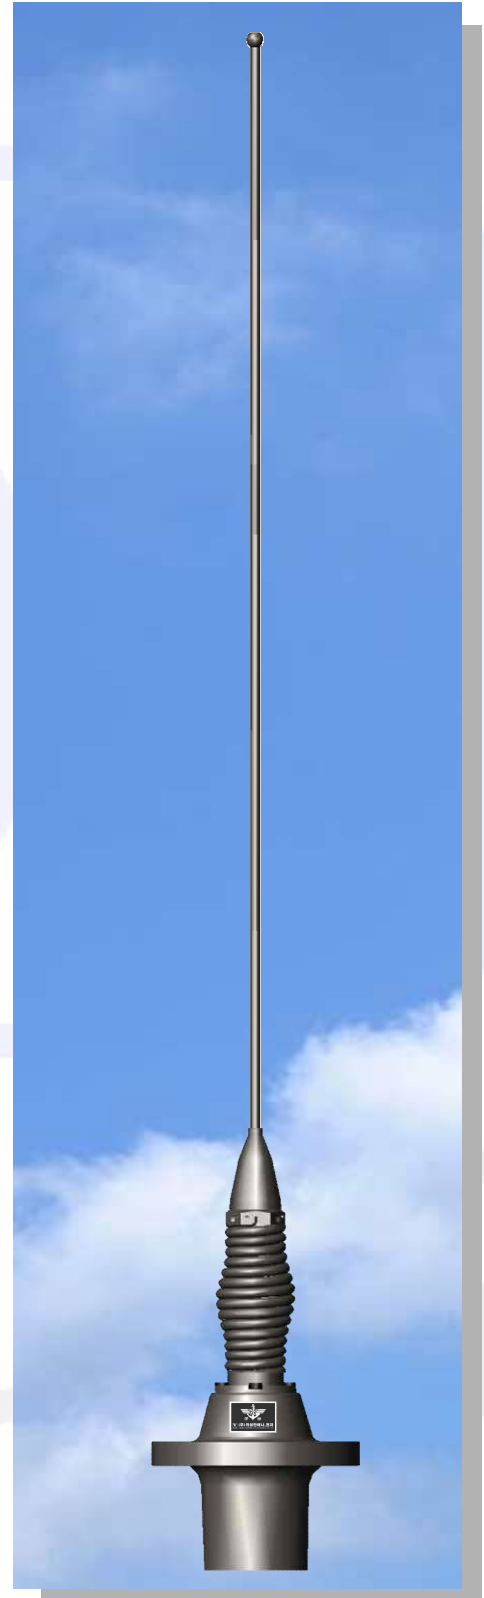

AS-3916/VRC Frequency 30-88MHz END-FED LOW PROFILE VHF TACTICAL VEHICLE SUS WHIP ANTENNA

AS-3916/VRC NSN:5985-01-353-4943

Features

- ◆ Secure communications
- ◆ Tapered stainless steel whip
- ◆ AS-3900A/VRC antenna
- ◆ Feed-thru base with flexible shock spring
- ◆ ITAR governed item-requires DOS license prior to export

Specifications

Frequency range	30-88MHz
Power rating	150 Watts cw
Input Impedance	50Ω nominal
VSWR	<3.0
Polarization	Vertical
RF Connector	BNC female
Color	383 Green, with black oxide coated stainless steel whip
Mounting Pattern	4-Hole US and NATO base with spring
Radiation	Omni-directional
Length	2.0M(6.56ft)
Weight	2.49kg(5.5lbs)
Wind rating	60m/s(216km/h)=134mph
Operating Temp	-45°C to +70°C, -49°F to +158°F